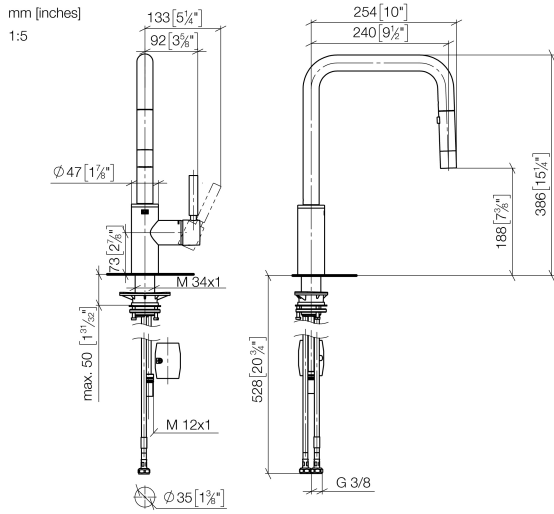

33 870 861

- 240mm projection
- pivotable spout 360°
- Optional swivel limiter available with swivel limiter set 12 823 970 90
- laminar and spray flow
- 1800 mm metal shower hose
- sprayface with anti-scaling system
- max. flow 10.4 l/min at 3 bar flow pressure
- lead-free
- This product can help a building meet the requirements of Green Building Rating Systems, e.g. LEED®, BREEAM®, DGNB

Recommended miscellaneous

Swivel limitation set -

12 823 970 90

Recommended miscellaneous

Strainer waste with control handle - Chrome

10 712 970-00

Recommended miscellaneous

Dispenser without rosette - Chrome

82 424 970-00

33 870 861

Flow rate chart

Certificates

LGA_38641.

Belgaqua_24-005-
27_3.

33 870 861

Spare parts list

No.	Item Number	Name	Quantity used	Delivery time
1	90 12 11 148 00-00	shower	1	10
2	04 30 02 120 00-00	hose	1	10
3	90 28 22 308 00-00	spout	1	-
Spare part can no longer be ordered, please order the replacement item				
4	09 28 10 160 90	ring	2	2
5	09 18 40 186 90	sleeve	1	2
6	90 15 05 064 05 90	cartridge	1	2
7	09 14 10 190 90	seal	1	2
8	09 28 30 030-00	cover	1	10
9	90 20 66 027 00-00	handle	1	10
10	04 30 11 040 00 90	fixing set	1	2
11	09 20 93 056 90	insert	1	2
12	04 30 04 100 00 90	hose	2	2
13	04 28 20 067 00 90	pipe	1	2
14	90 24 03 253 00 90	adaptor	1	2
15	04 21 50 010 00 90	accessories	1	2